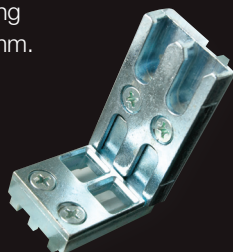

The world's favourite lock

we're
in the
frame

Shootbolt
Window
Locks

The Yale shootbolt window lock combines anti separation 'mushroom' cams and chamfered security shootbolts, locking into robust zinc alloy strikers, delivering optimal security performance and unparalleled weatherproofing, through easy adjustment of the mushroom cams.

A choice of cropping and non-cropping variants ensures that there is a system to suit both your manufacturing and stocking preferences, covering all sash sizes from 326mm and 1520mm.

Manufactured to the highest specifications and tested to the latest British Standards BS7950 security criteria, the Yale shootbolt window lock is a Secured-by-Design accredited locking system. With the Yale shootbolt window lock, protected by our 10 year security guarantee, providing your customers with Yale backed peace of mind has never been easier.

Corner keep arrangement

World Class

Manufactured to the very highest standards to meet Yale's demanding quality and performance requirements

Secured-by-Design

Police preferred specification accredited security product of the official UK Police flagship initiative, supporting the principles of 'designing out crime'